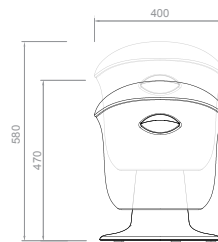

实用新型专利/Utility model: CN216454178U

产品特点 Product Features

符合人体工学的椅面设计, 贴合人体曲线;
Ergonomic chair design that fits the curves of the human body;

高低可调节, 适应不同身高的座椅需求;
The height can be adjusted to meet the needs of seats of different heights;

产品参数 Specifications

 最低高度 Minimum height	470mm	 最高高度 Maximum height	580mm
 最大摇摆角度 Maximum Swing angle	±10°	 净重 Net weight	9kg

可选颜色 Selective Color

● 苔原绿
Green

● 落日橙
orange

● 蜜柚黄
Yellow

● 雾霭灰
Gray

400-600-5155
上海新慧想科技有限公司